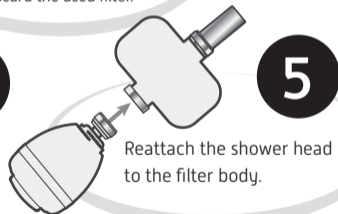

Model AS-SH-R
Replacement Cartridge
Instructions
for use with AS-SH

Austin Springs

1609 Shoal Creek #200, Austin, Texas 78701 · Manufactured in Facility 1

AS-SH-R_20130204