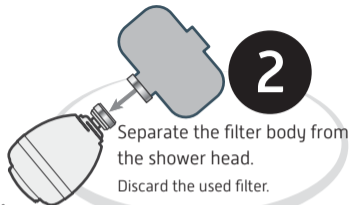

Model AS-SH-R
Replacement Cartridge
Instructions
for use with AS-SH

Austin Springs

1609 Shoal Creek #200, Austin, Texas 78701 · Manufactured in Facility 1

AS-SH-R_20130204