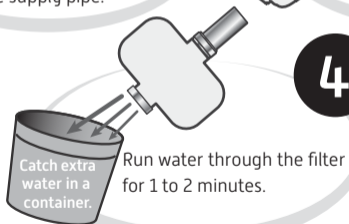

Model AS-SH-R
Replacement Cartridge
Instructions
for use with AS-SH

Austin Springs

1609 Shoal Creek #200, Austin, Texas 78701 · Manufactured in Facility 1

AS-SH-R_20130204